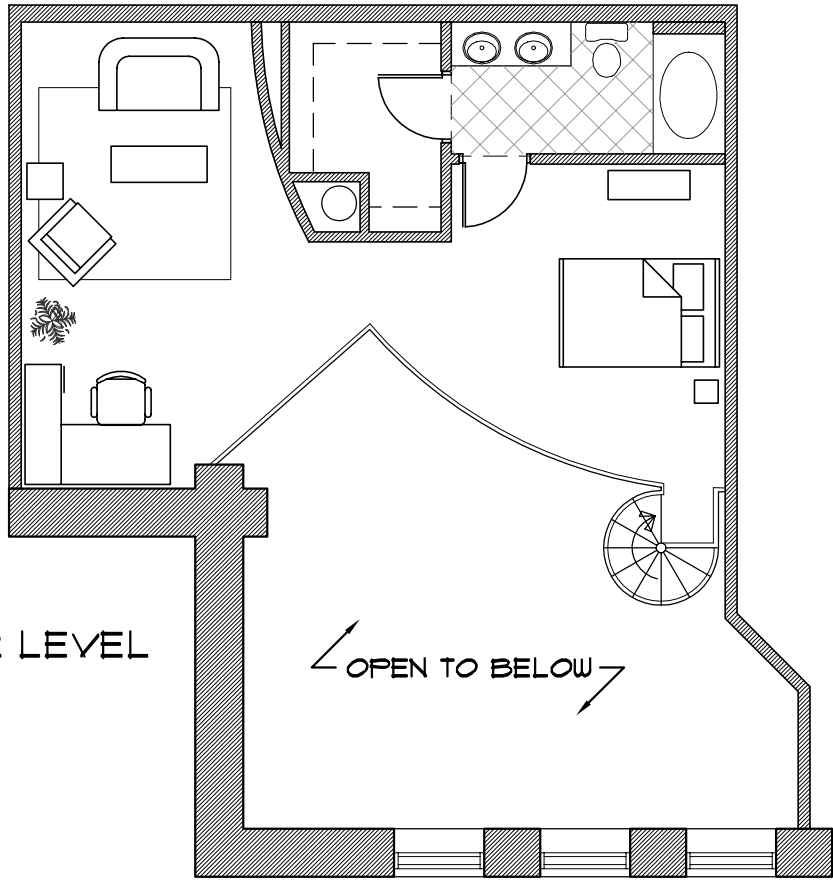

THE SANCTUARY

URBAN LOFT APARTMENTS