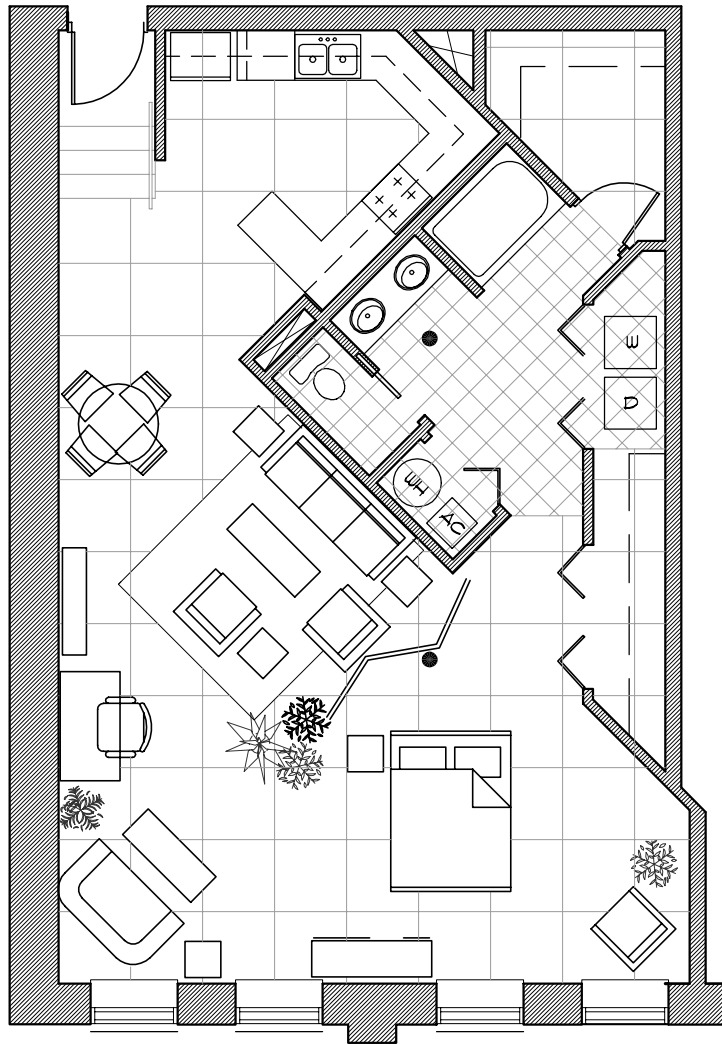

APT. #109
1012 SF

THE SANCTUARY

URBAN LOFT APARTMENTS