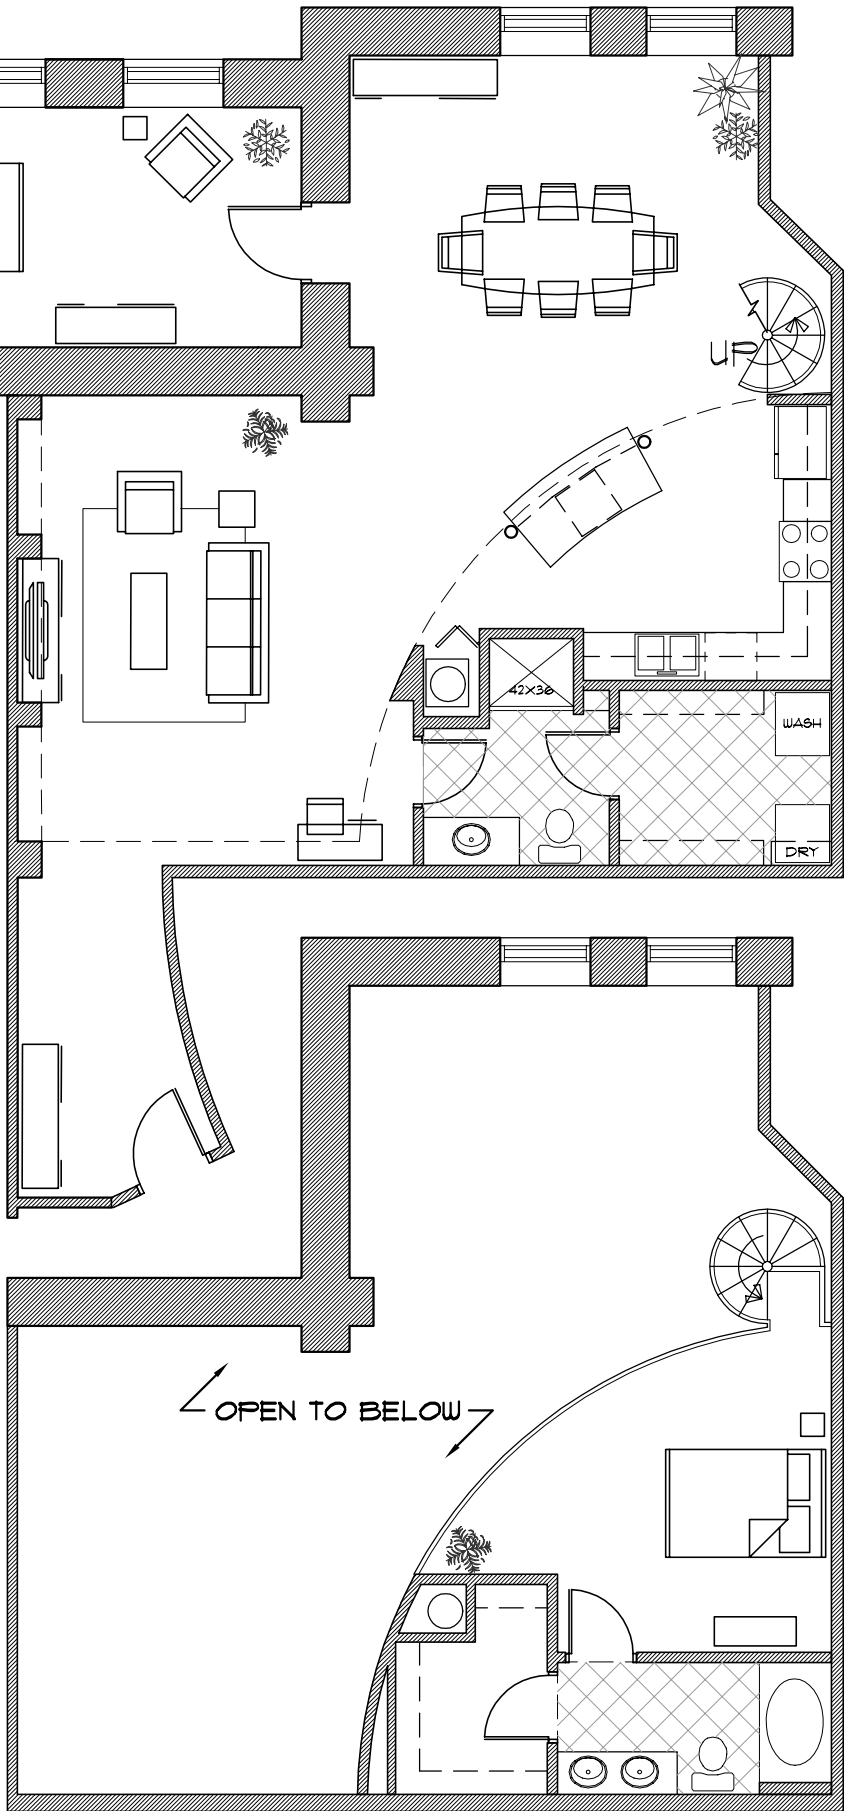

LOWER LEVEL

APT. #211
1573 SF

UPPER LEVEL

THE SANCTUARY

URBAN LOFT APARTMENTS