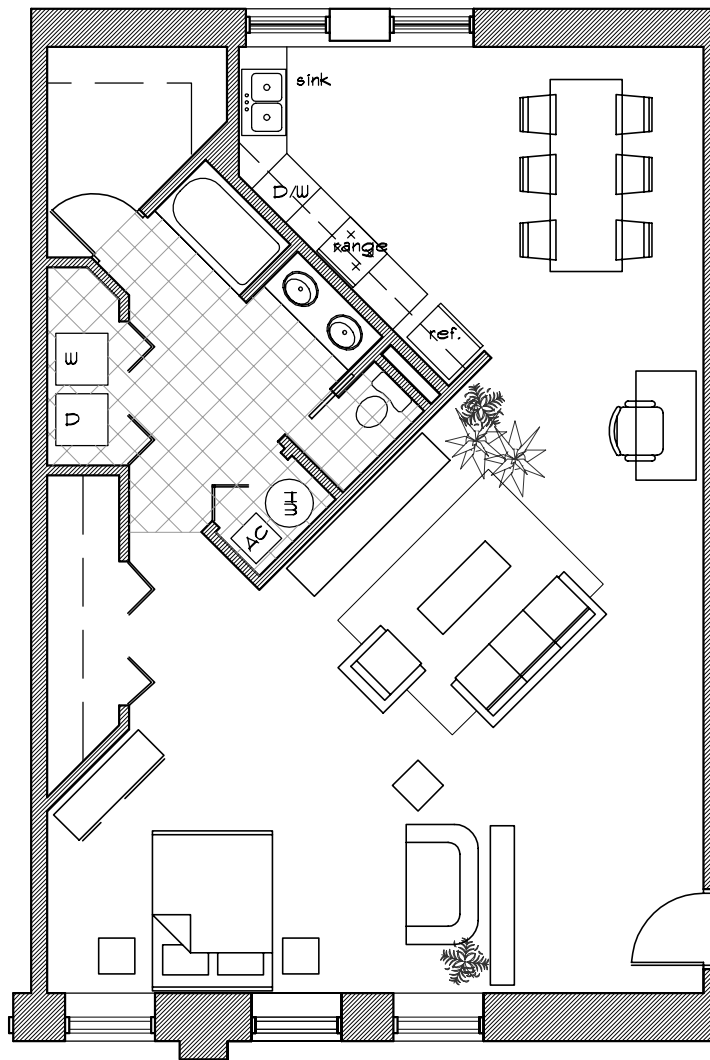

UNIT #210
1077 SF

THE SANCTUARY

URBAN LOFT APARTMENTS