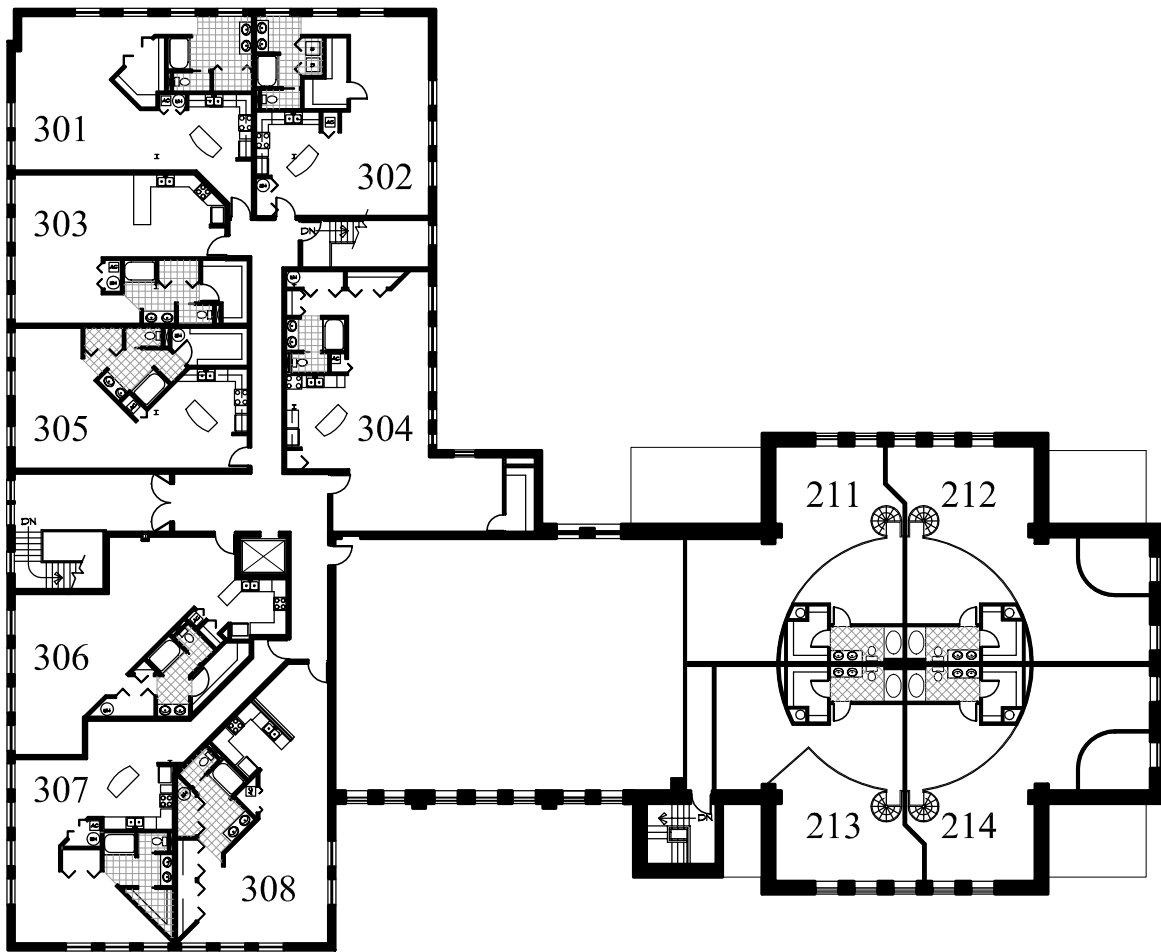

# THE SANCTUARY

LOFT APARTMENTS

1" = 30'-0"