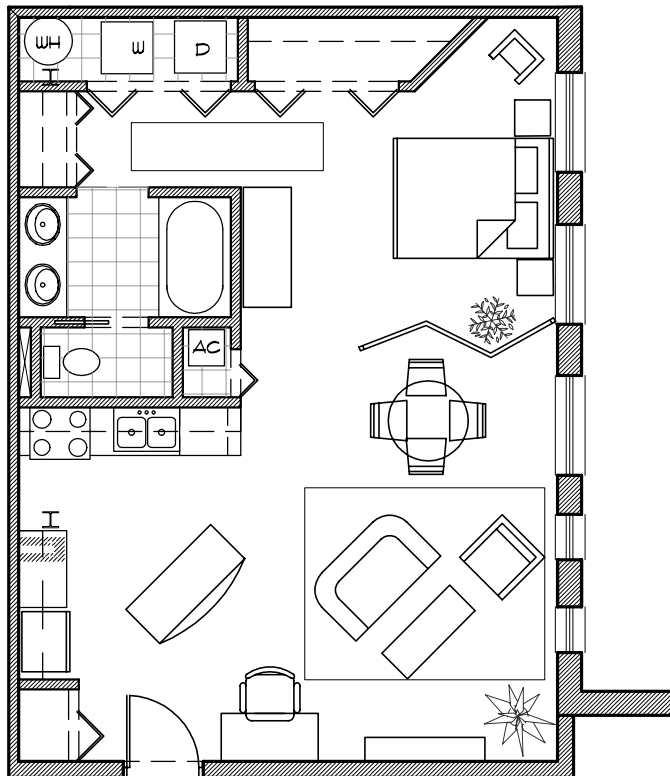

APT. #104, #204
702 SF

THE SANCTUARY

URBAN LOFT APARTMENTS