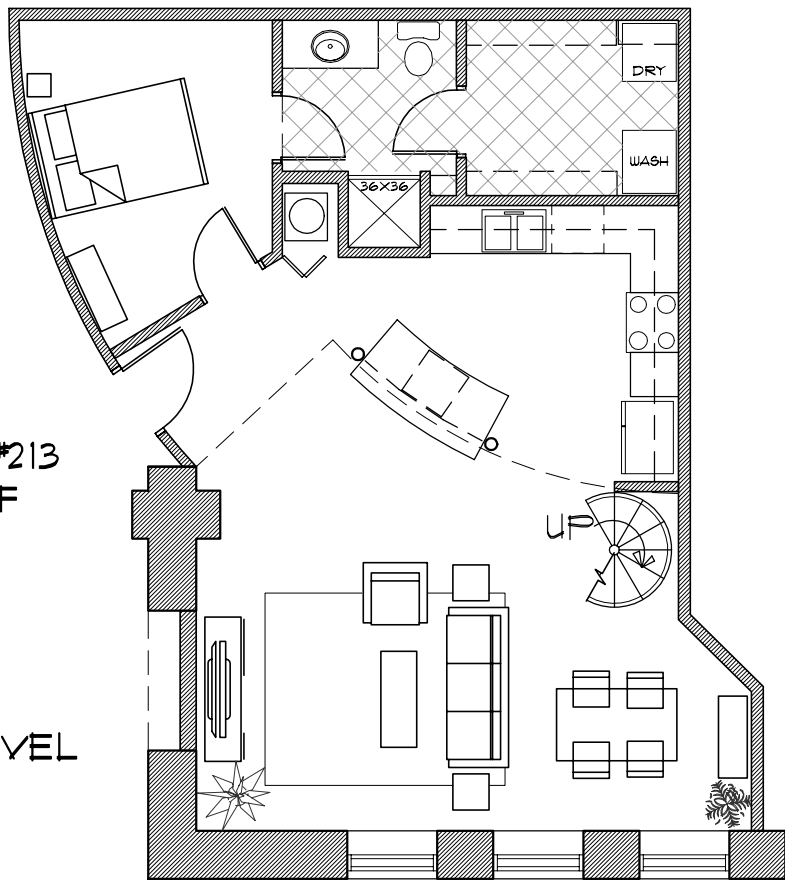

THE SANCTUARY

URBAN LOFT APARTMENTS