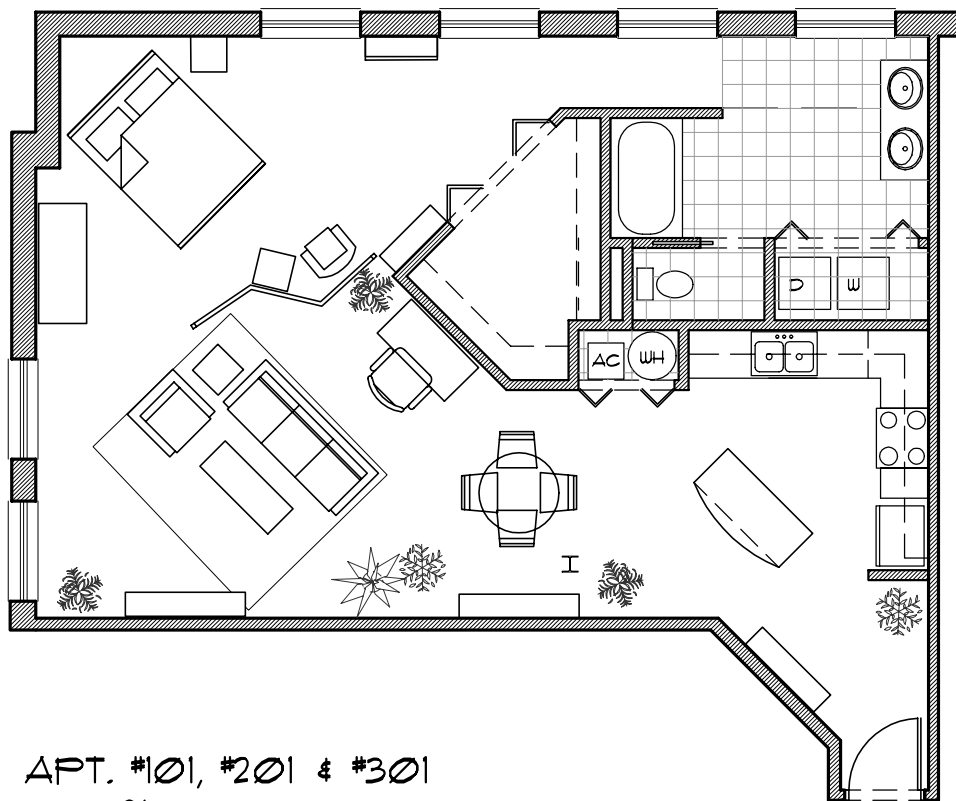

# THE SANCTUARY

LOFT APARTMENTS

1" = 30'-0"

# THE SANCTUARY

LOFT APARTMENTS

1" = 30'-0"

APT. #101, #201 & #301  
936 SF