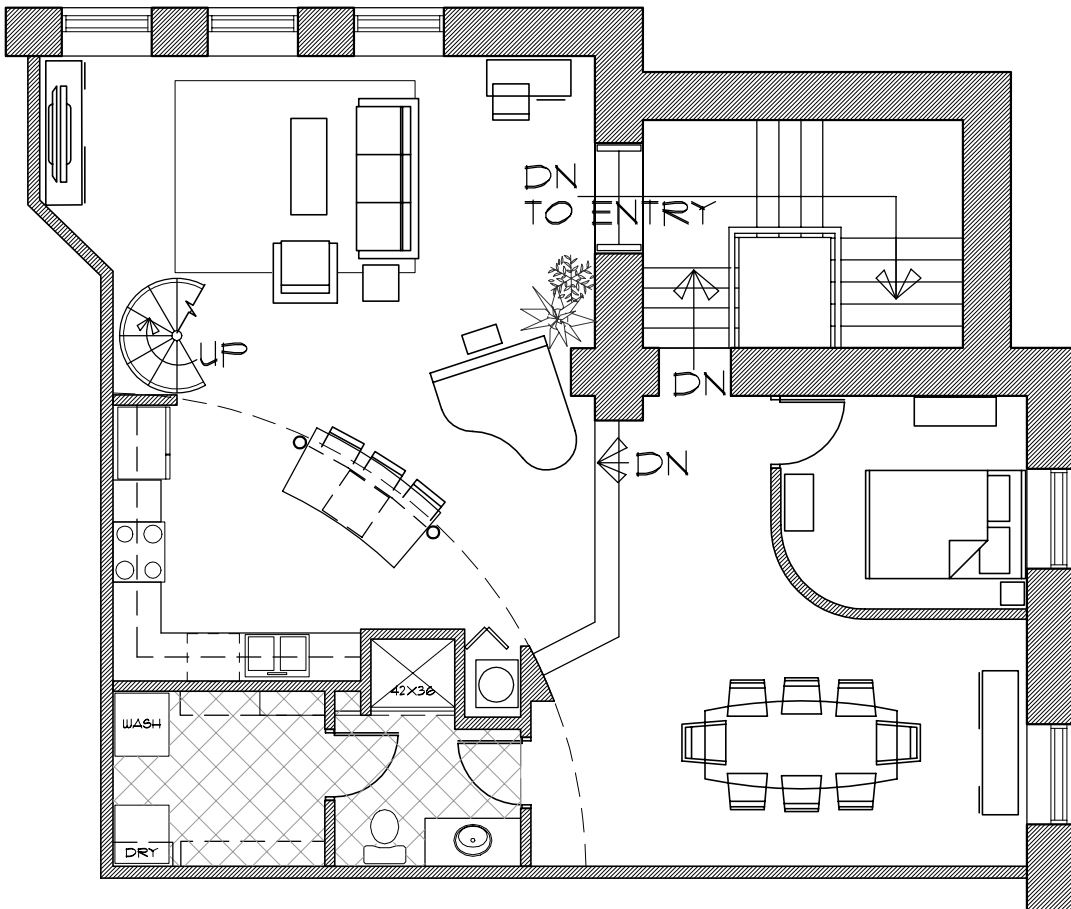

LOWER LEVEL