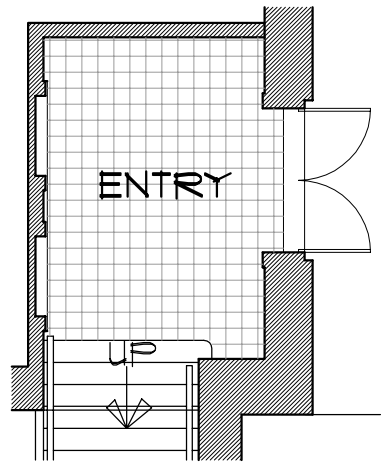

# THE SANCTUARY

URBAN LOFT APARTMENTS

UPPER LEVEL

LOWER LEVEL

ENTRY

APT. #214  
1641 SF