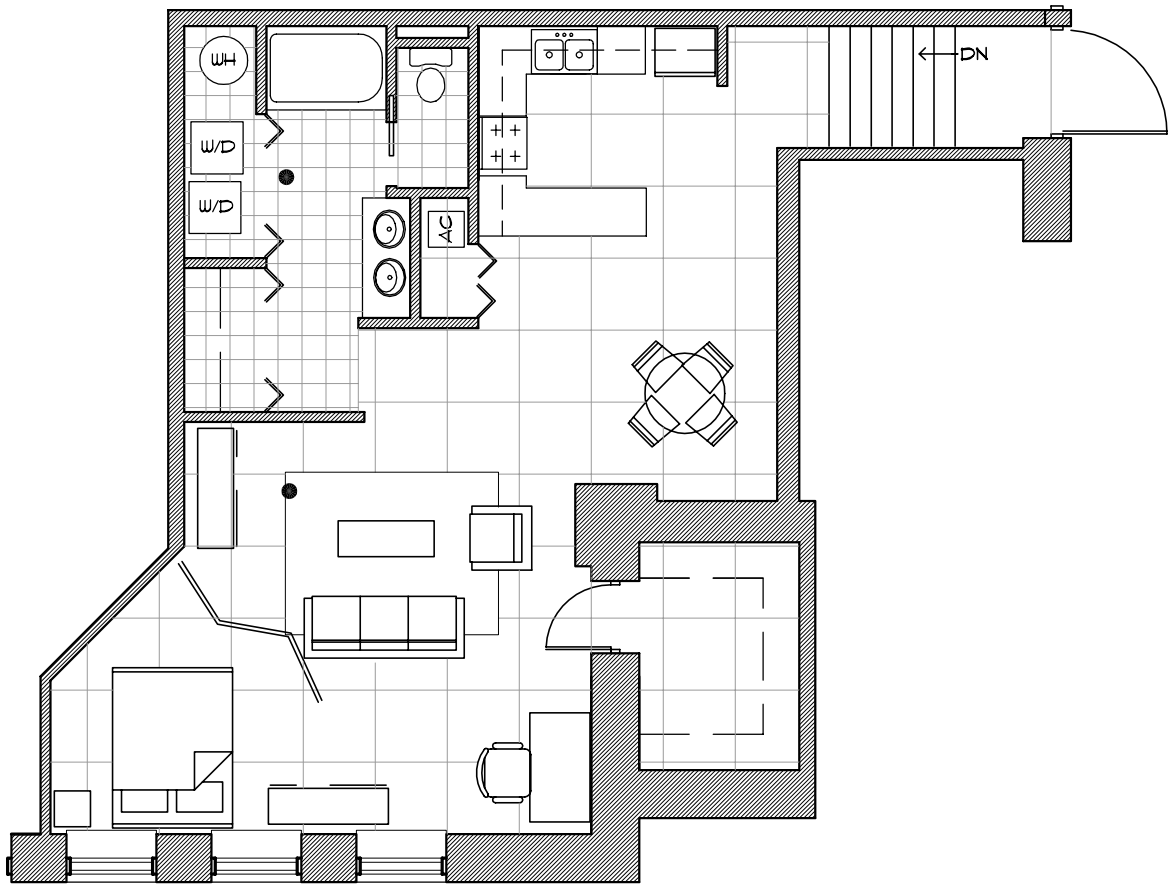

APT. #114
929 SF

THE SANCTUARY

URBAN LOFT APARTMENTS