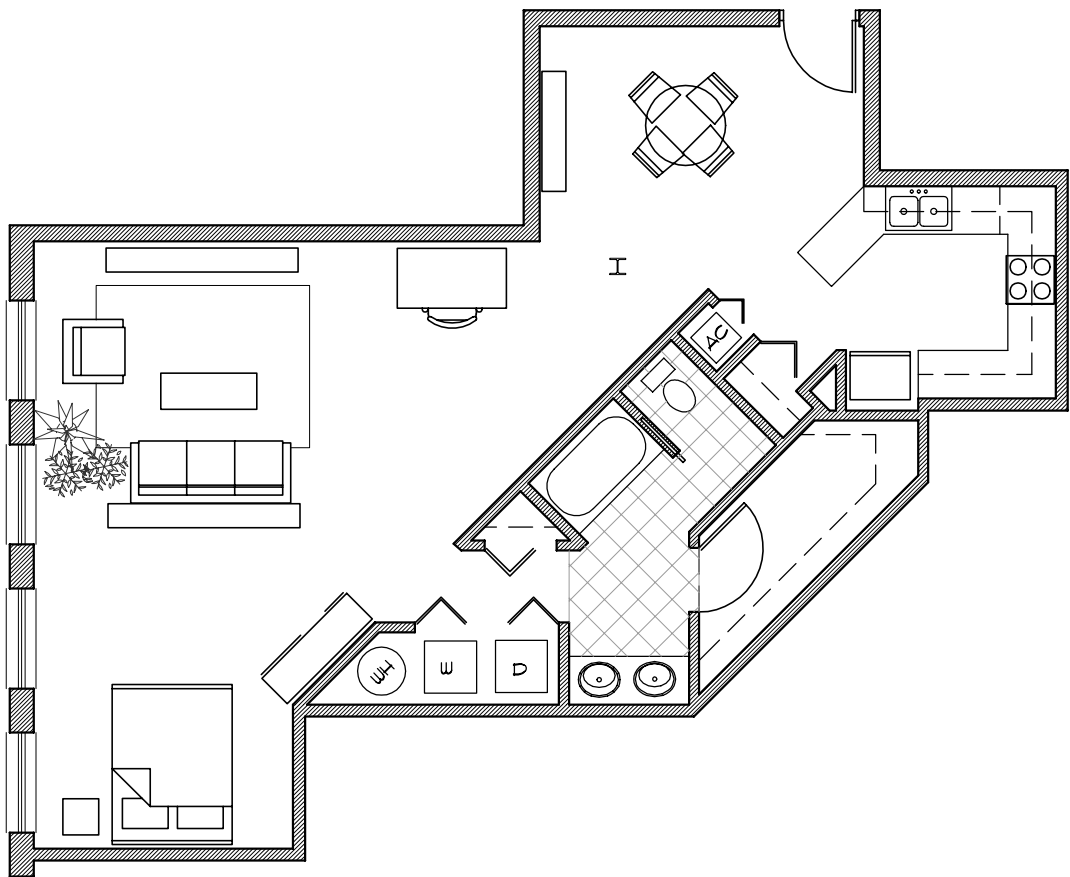

APT. #206
907SF

THE SANCTUARY

URBAN LOFT APARTMENTS