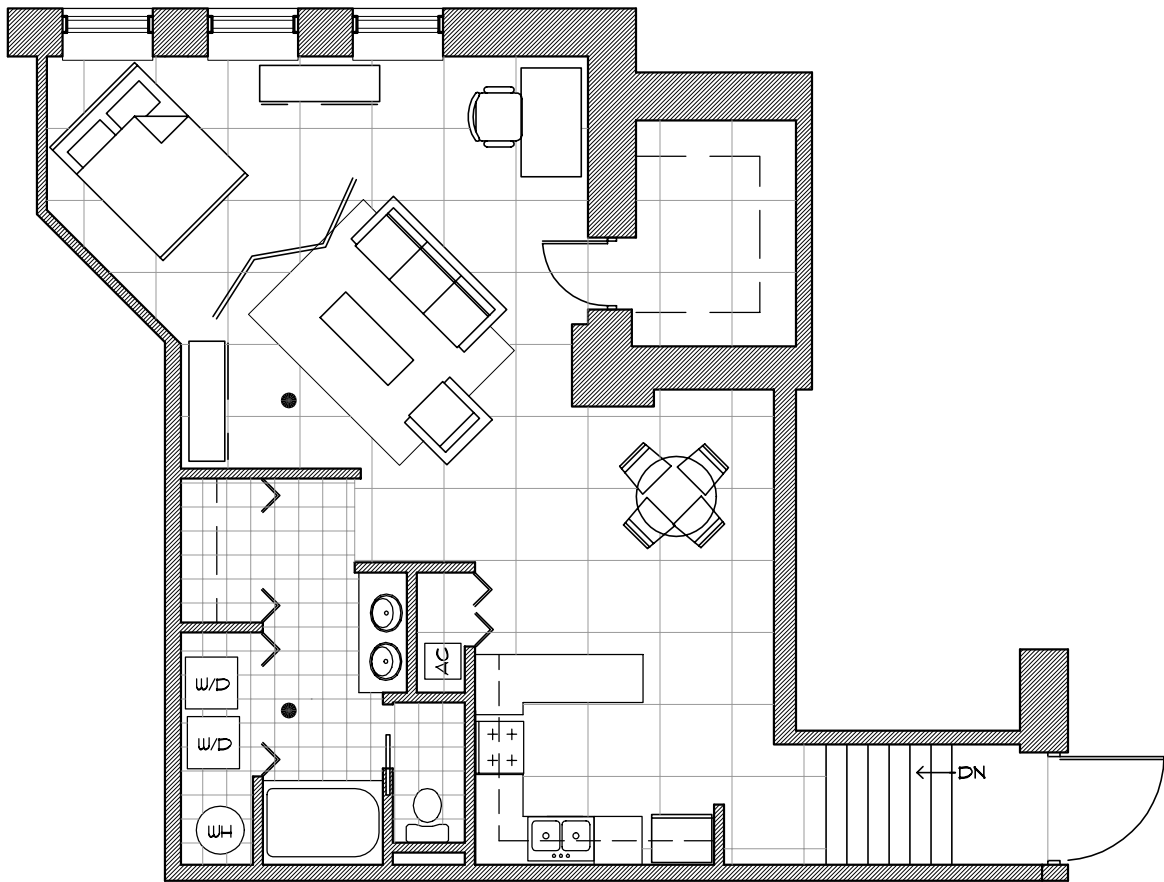

APT. #112
927 SF

THE SANCTUARY

URBAN LOFT APARTMENTS