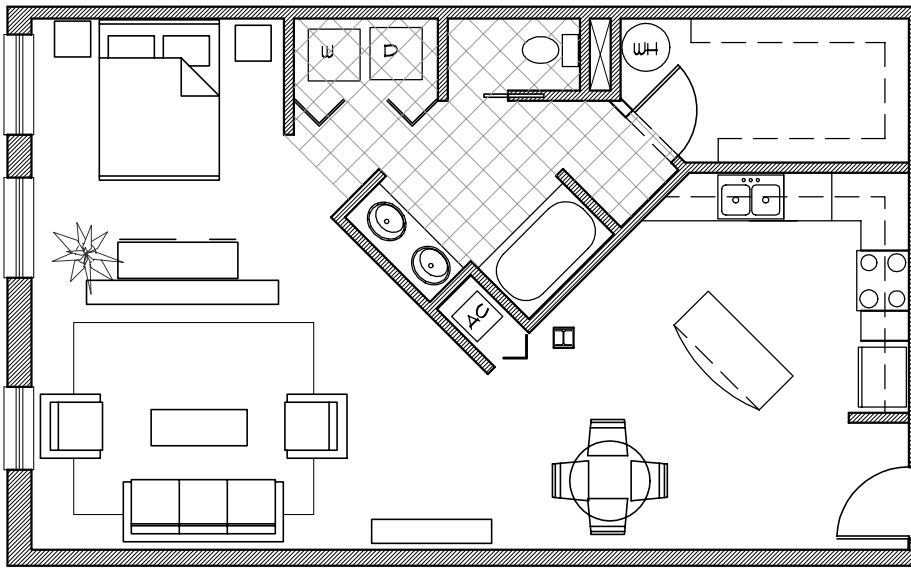

APT. #105, #205 & #305
808 SF

THE SANCTUARY

URBAN LOFT APARTMENTS