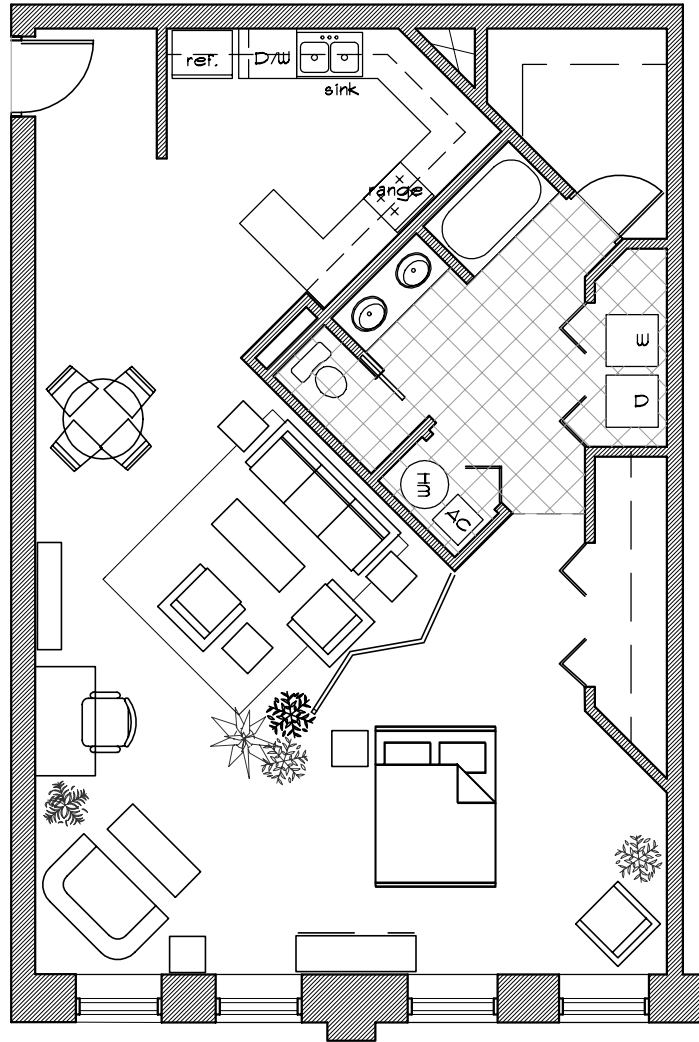

UNIT #209
1035 SF

THE SANCTUARY

URBAN LOFT APARTMENTS