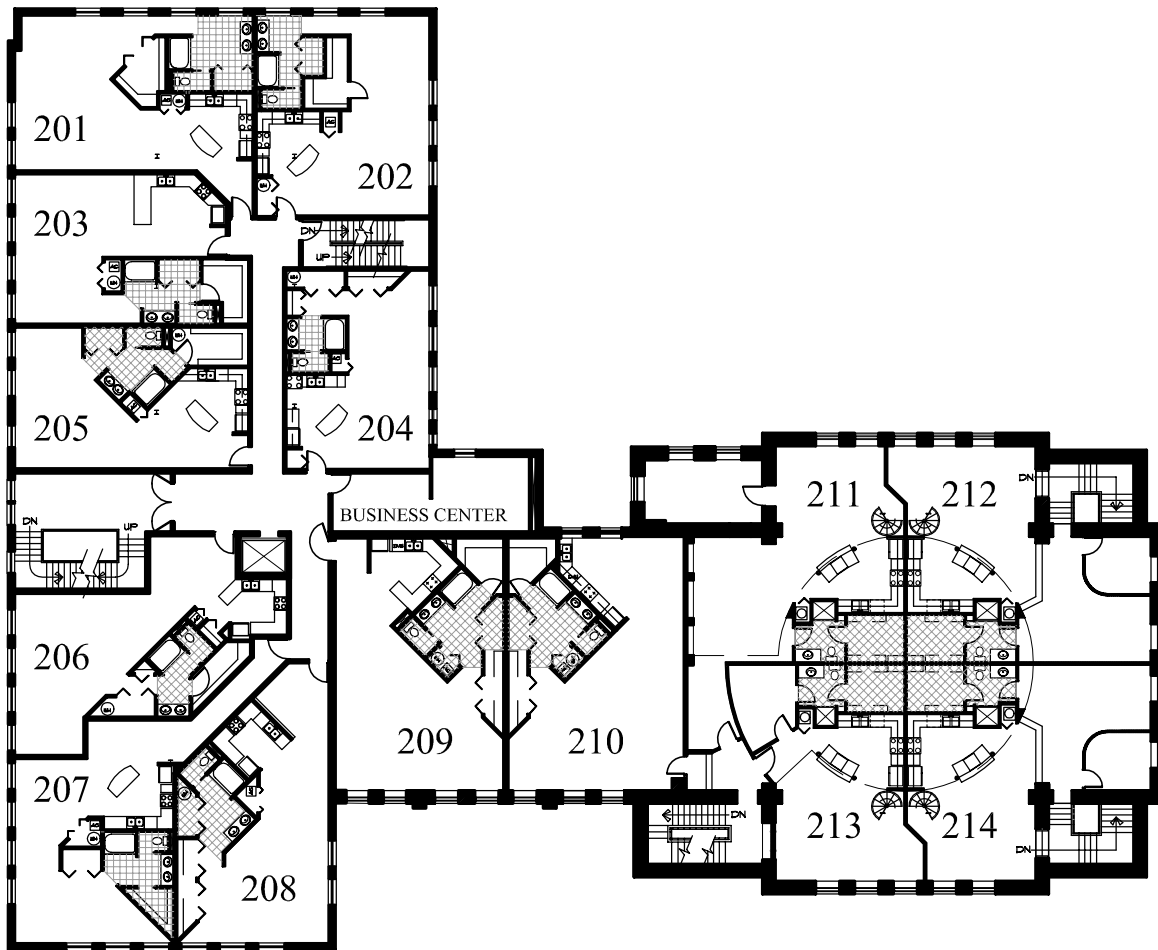

# THE SANCTUARY

LOFT APARTMENTS

1" = 30'-0"