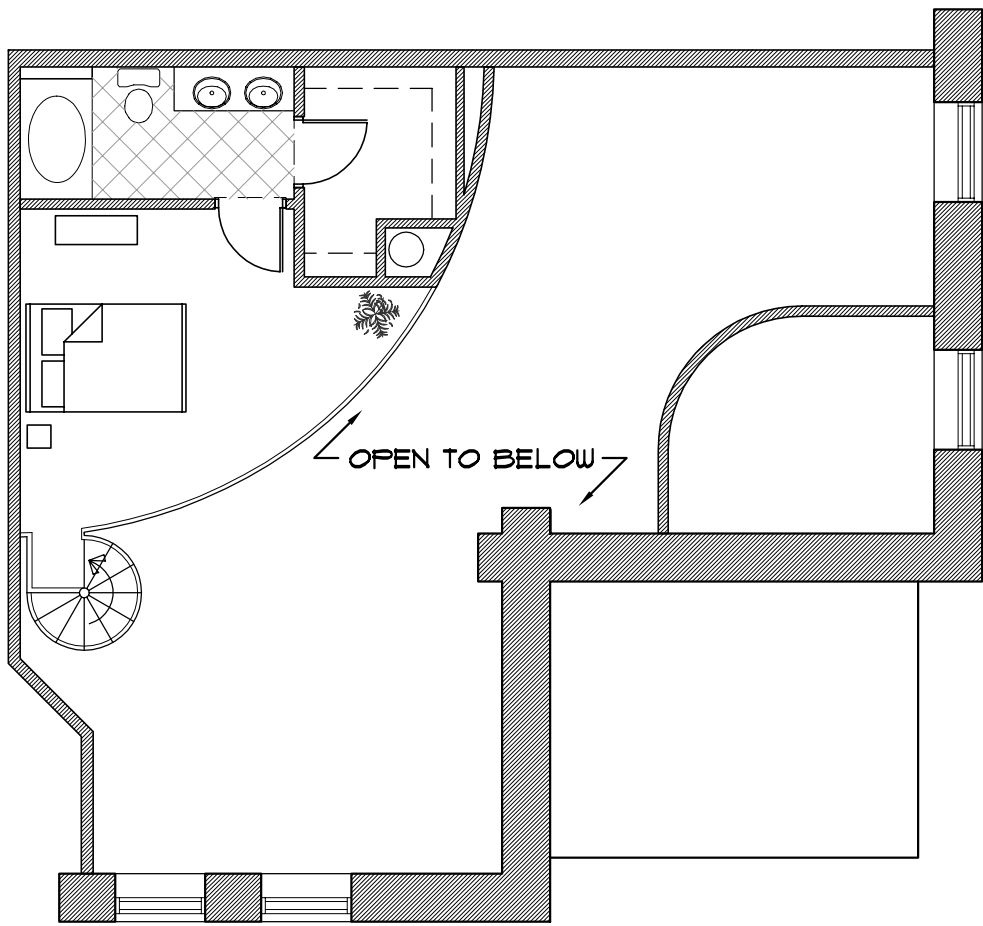

UPPER LEVEL