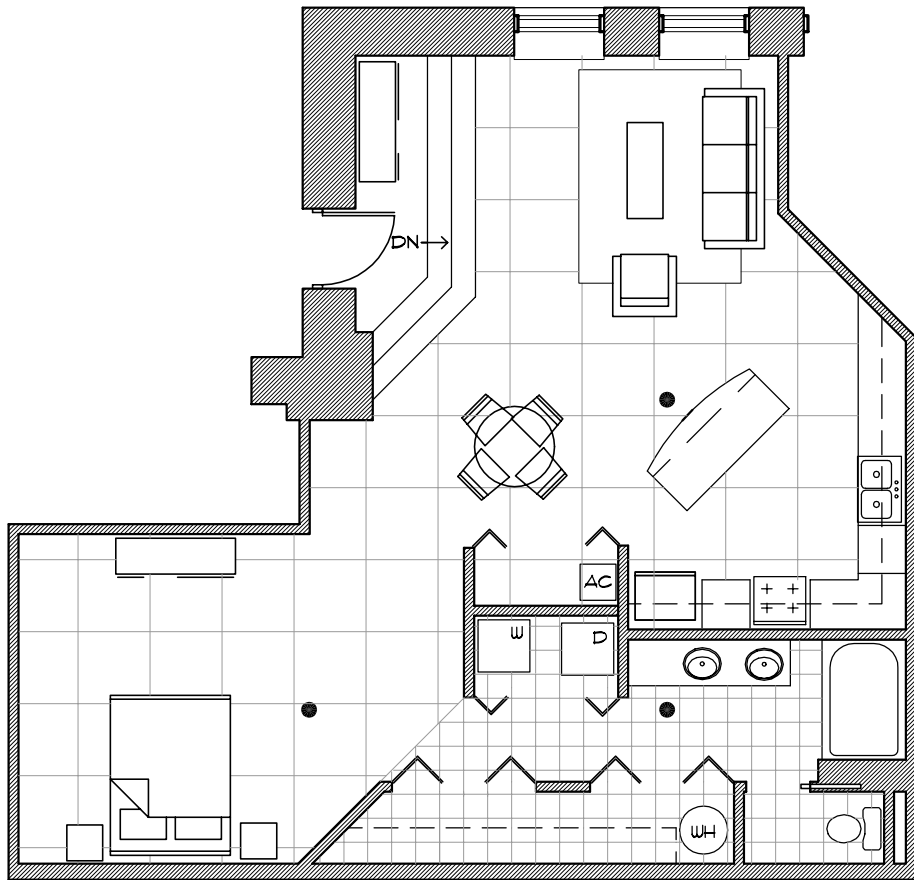

APT. #111
925 SF

THE SANCTUARY

URBAN LOFT APARTMENTS