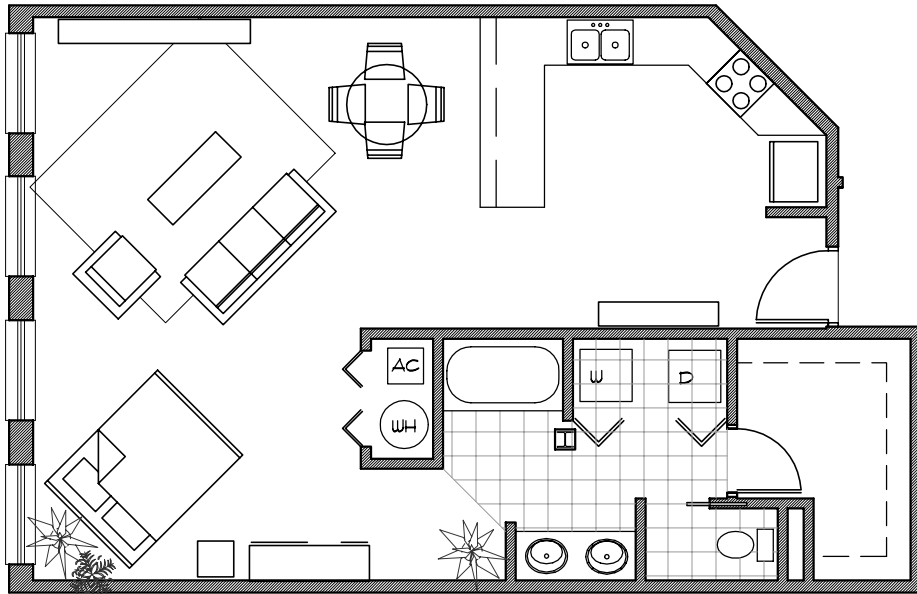

APT. #103, #203 & #303
800 SF

THE SANCTUARY

URBAN LOFT APARTMENTS