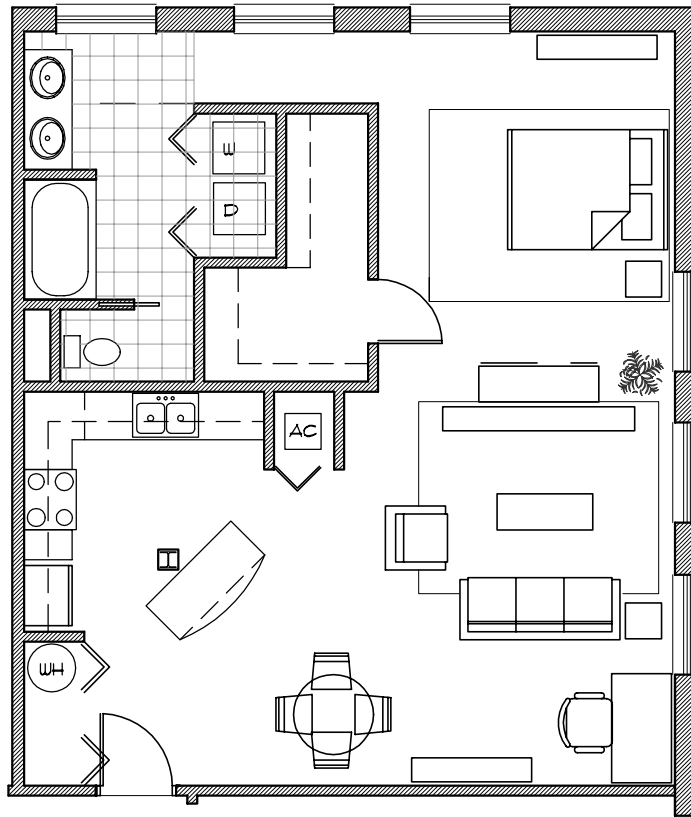

# THE SANCTUARY

LOFT APARTMENTS

1" = 30'-0"

# THE SANCTUARY

LOFT APARTMENTS

1" = 30'-0"

APT. #101, #201 & #301  
936 SF

# THE SANCTUARY

URBAN LOFT APARTMENTS

APT. #102, #202 & #302  
852 SF