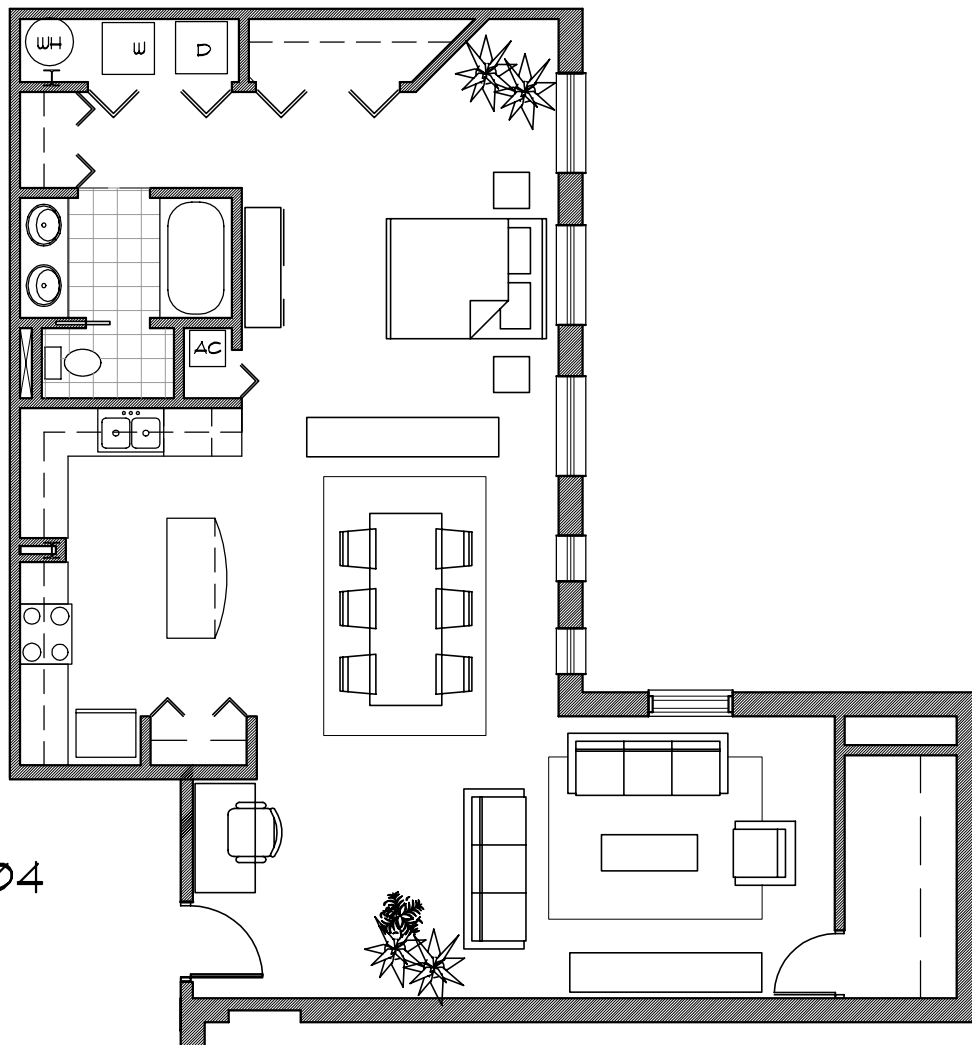

UNIT #304
1041 SF

THE SANCTUARY

URBAN LOFT APARTMENTS