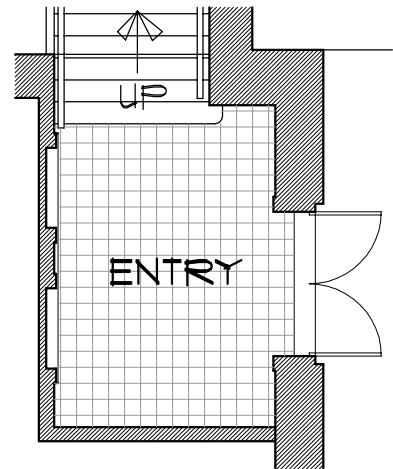

# THE SANCTUARY

URBAN LOFT APARTMENTS

UPPER LEVEL

LOWER LEVEL

APT. #212  
1702 SF