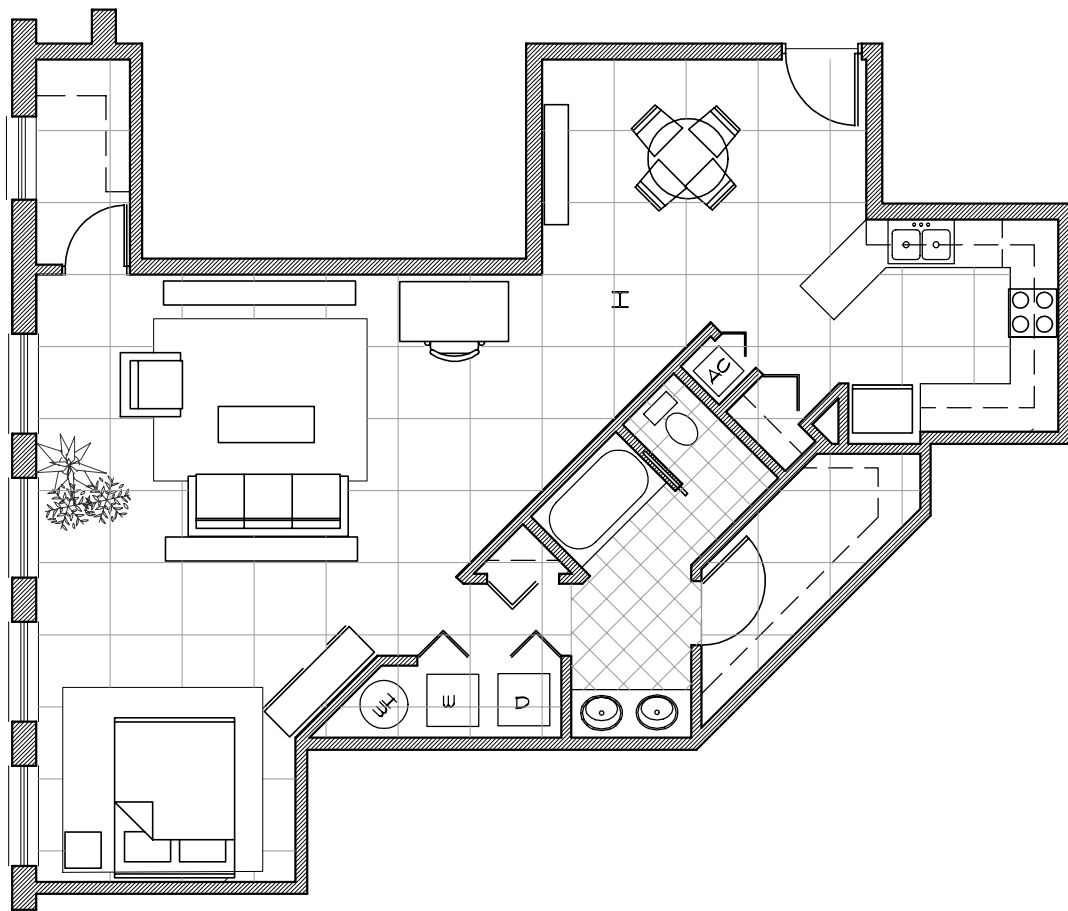

APT. #106
942 SF

THE SANCTUARY

URBAN LOFT APARTMENTS