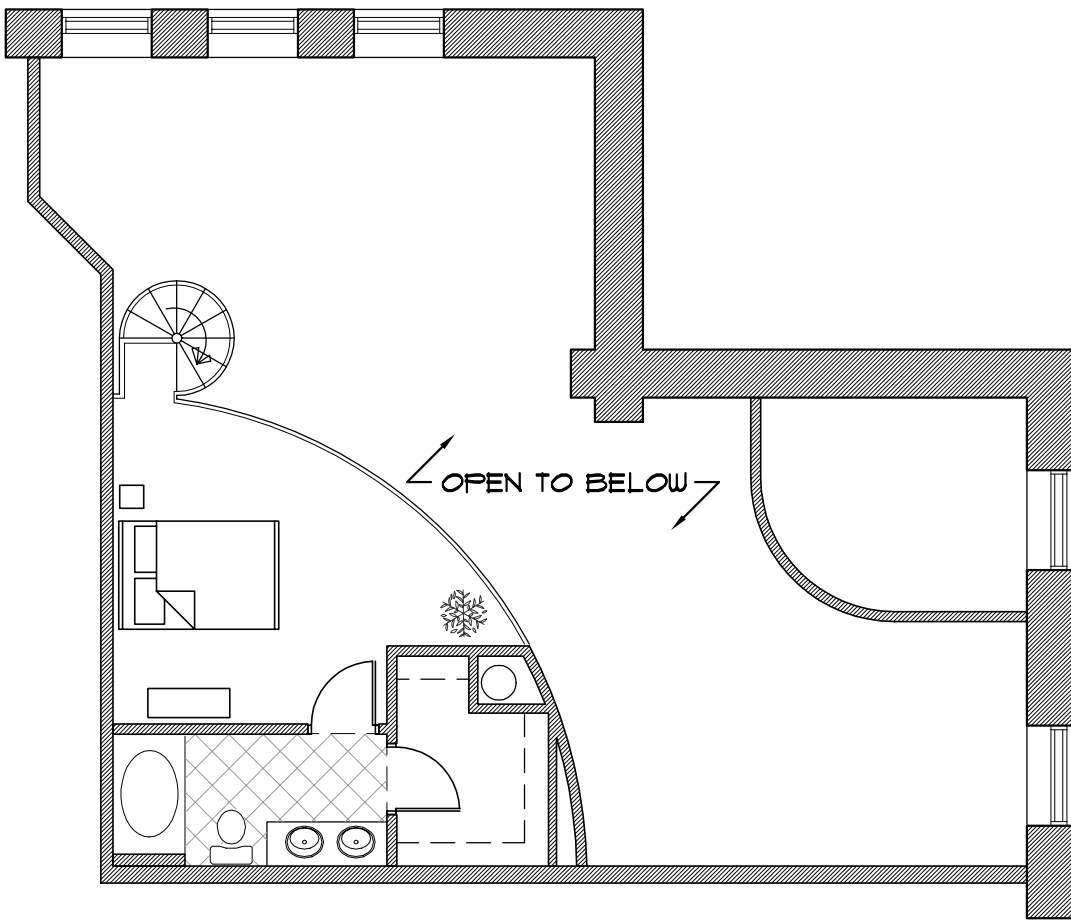

UPPER LEVEL