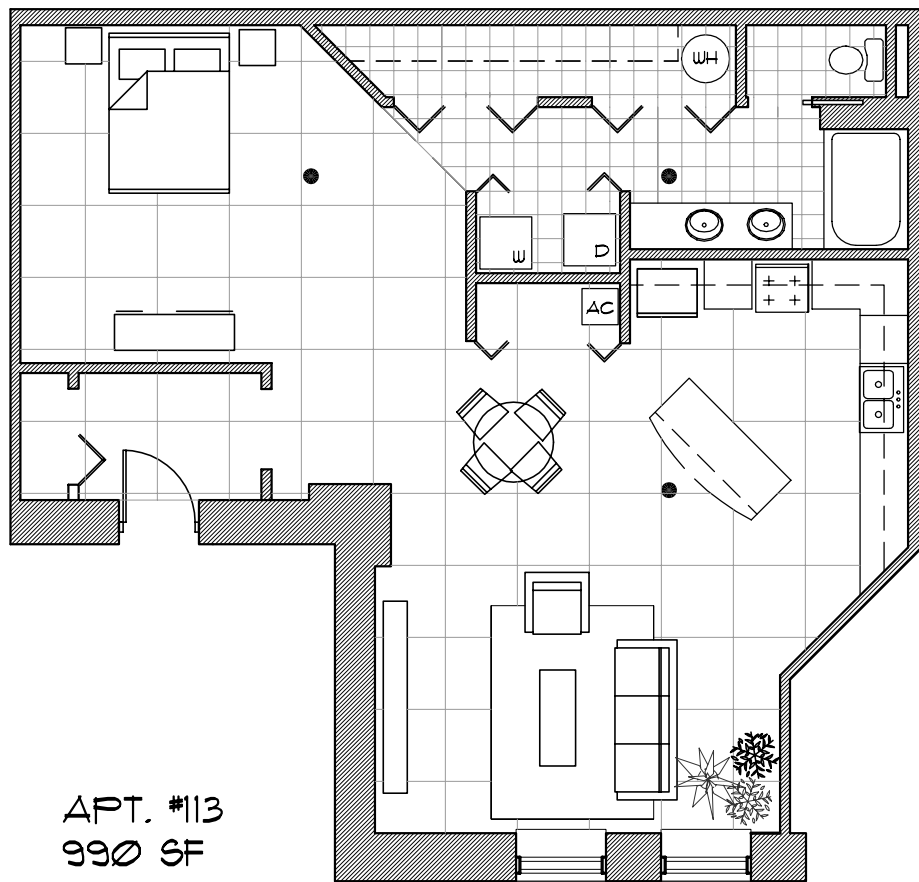

APT. #113
990 SF

THE SANCTUARY

URBAN LOFT APARTMENTS