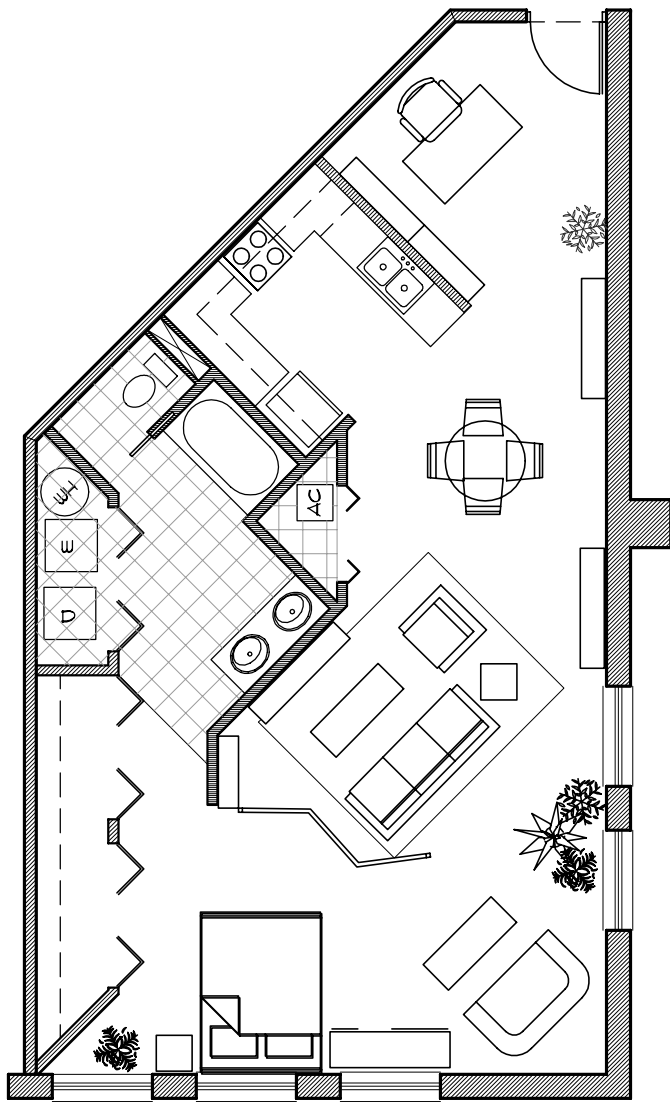

# THE SANCTUARY

URBAN LOFT APARTMENTS

APT. #101, #201 & #301  
905 SF

# THE SANCTUARY

LOFT APARTMENTS

APT. #108, #208 & #308  
890 SF