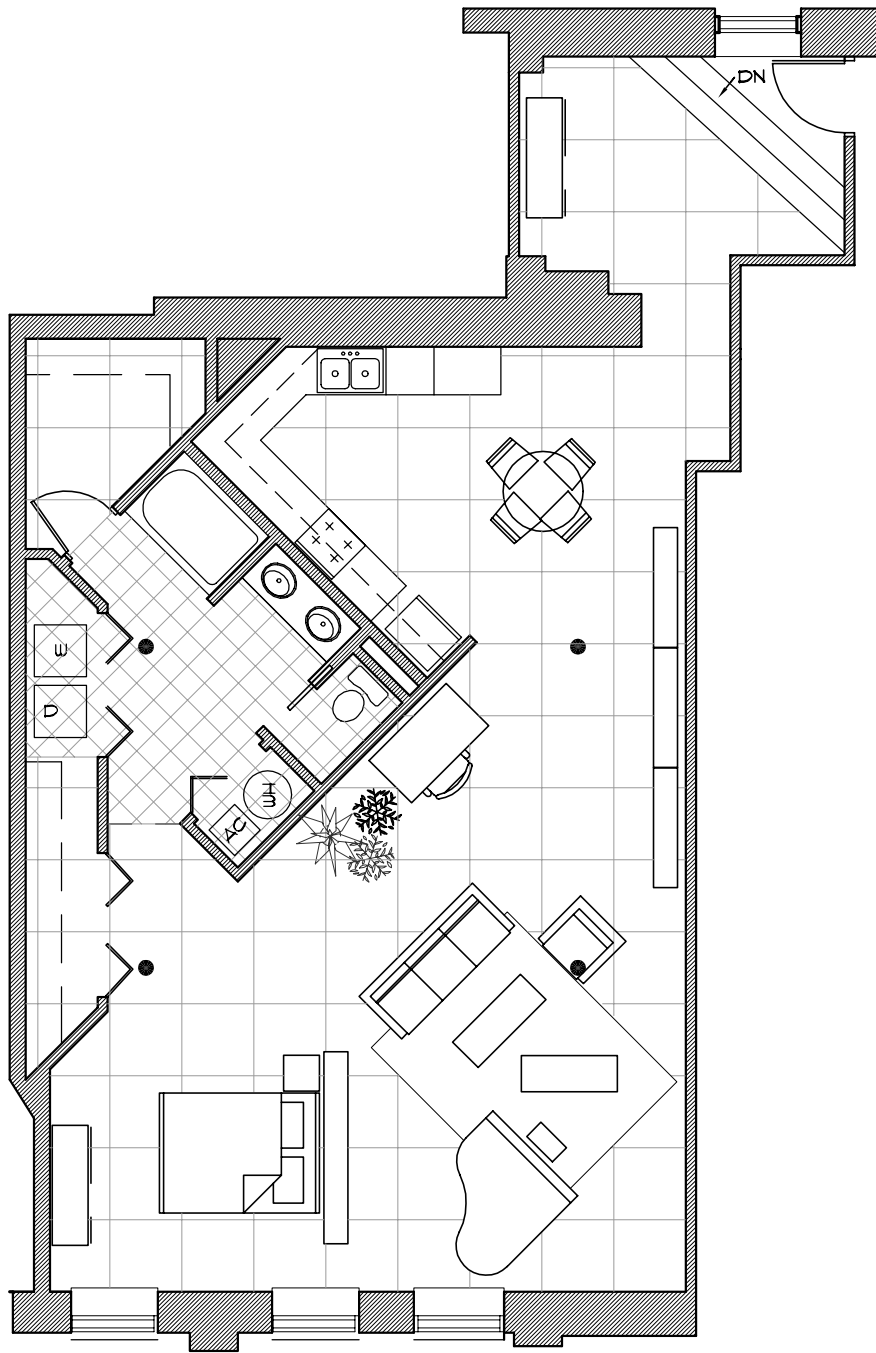

APT. #110
1232 SF

THE SANCTUARY

URBAN LOFT APARTMENTS