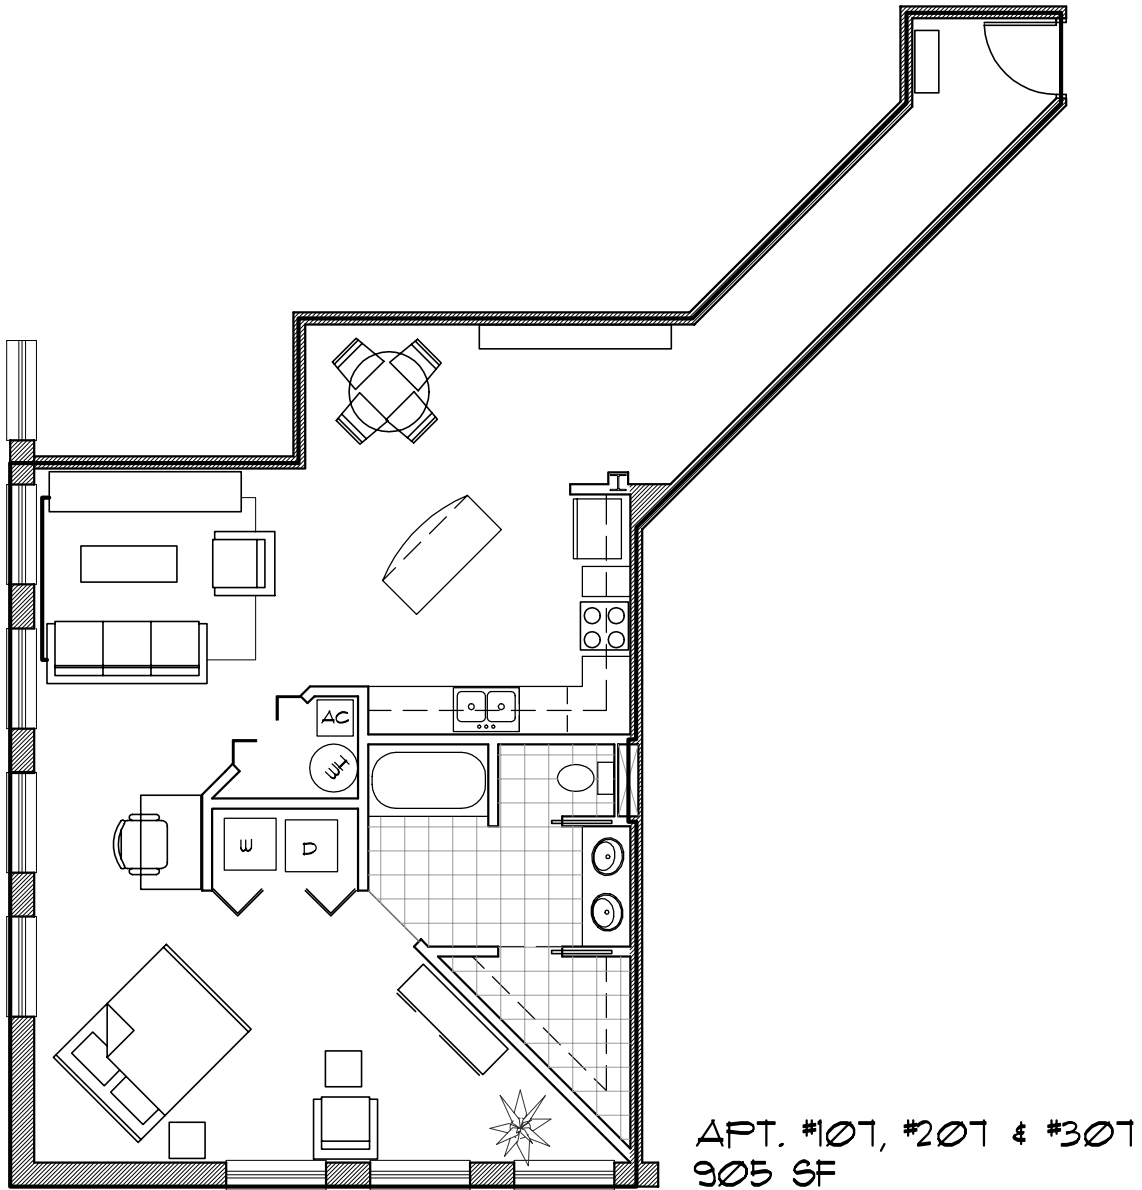

APT. #101, #201 & #301
905 SF

THE SANCTUARY

LOFT APARTMENTS