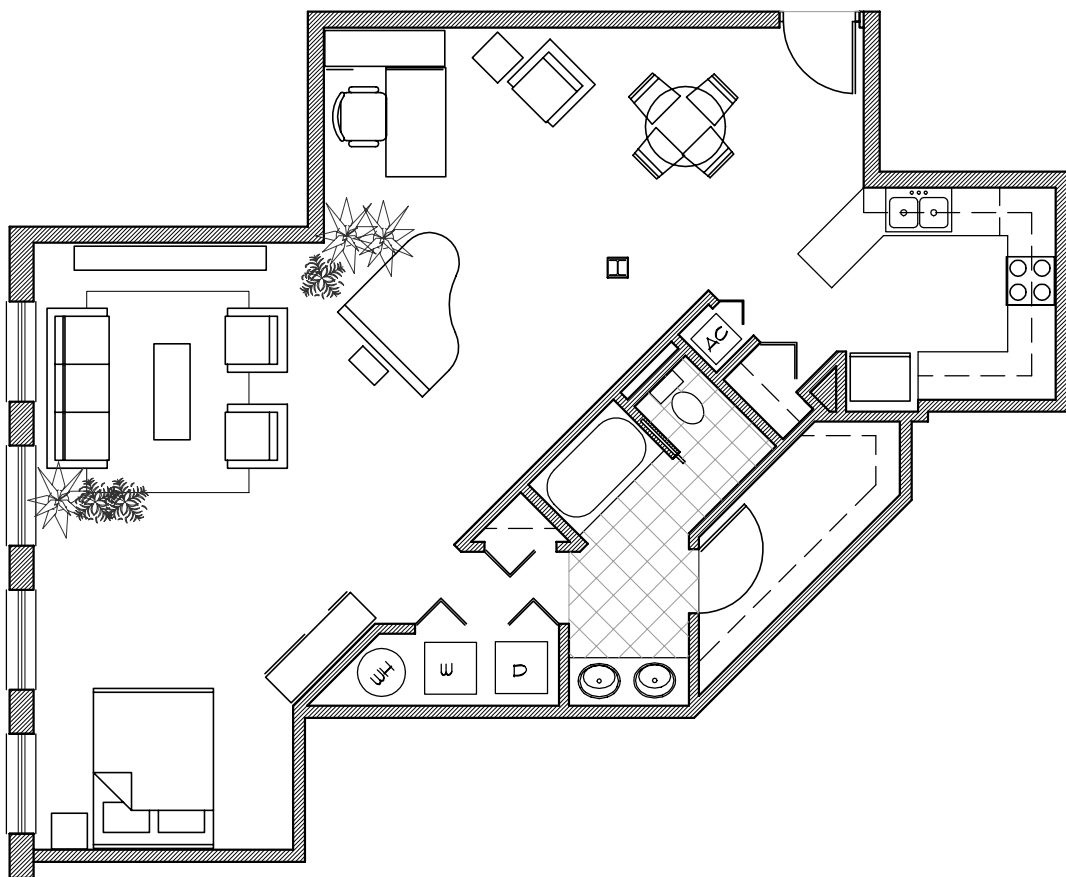

# THE SANCTUARY

URBAN LOFT APARTMENTS

APT. #306  
986 SF